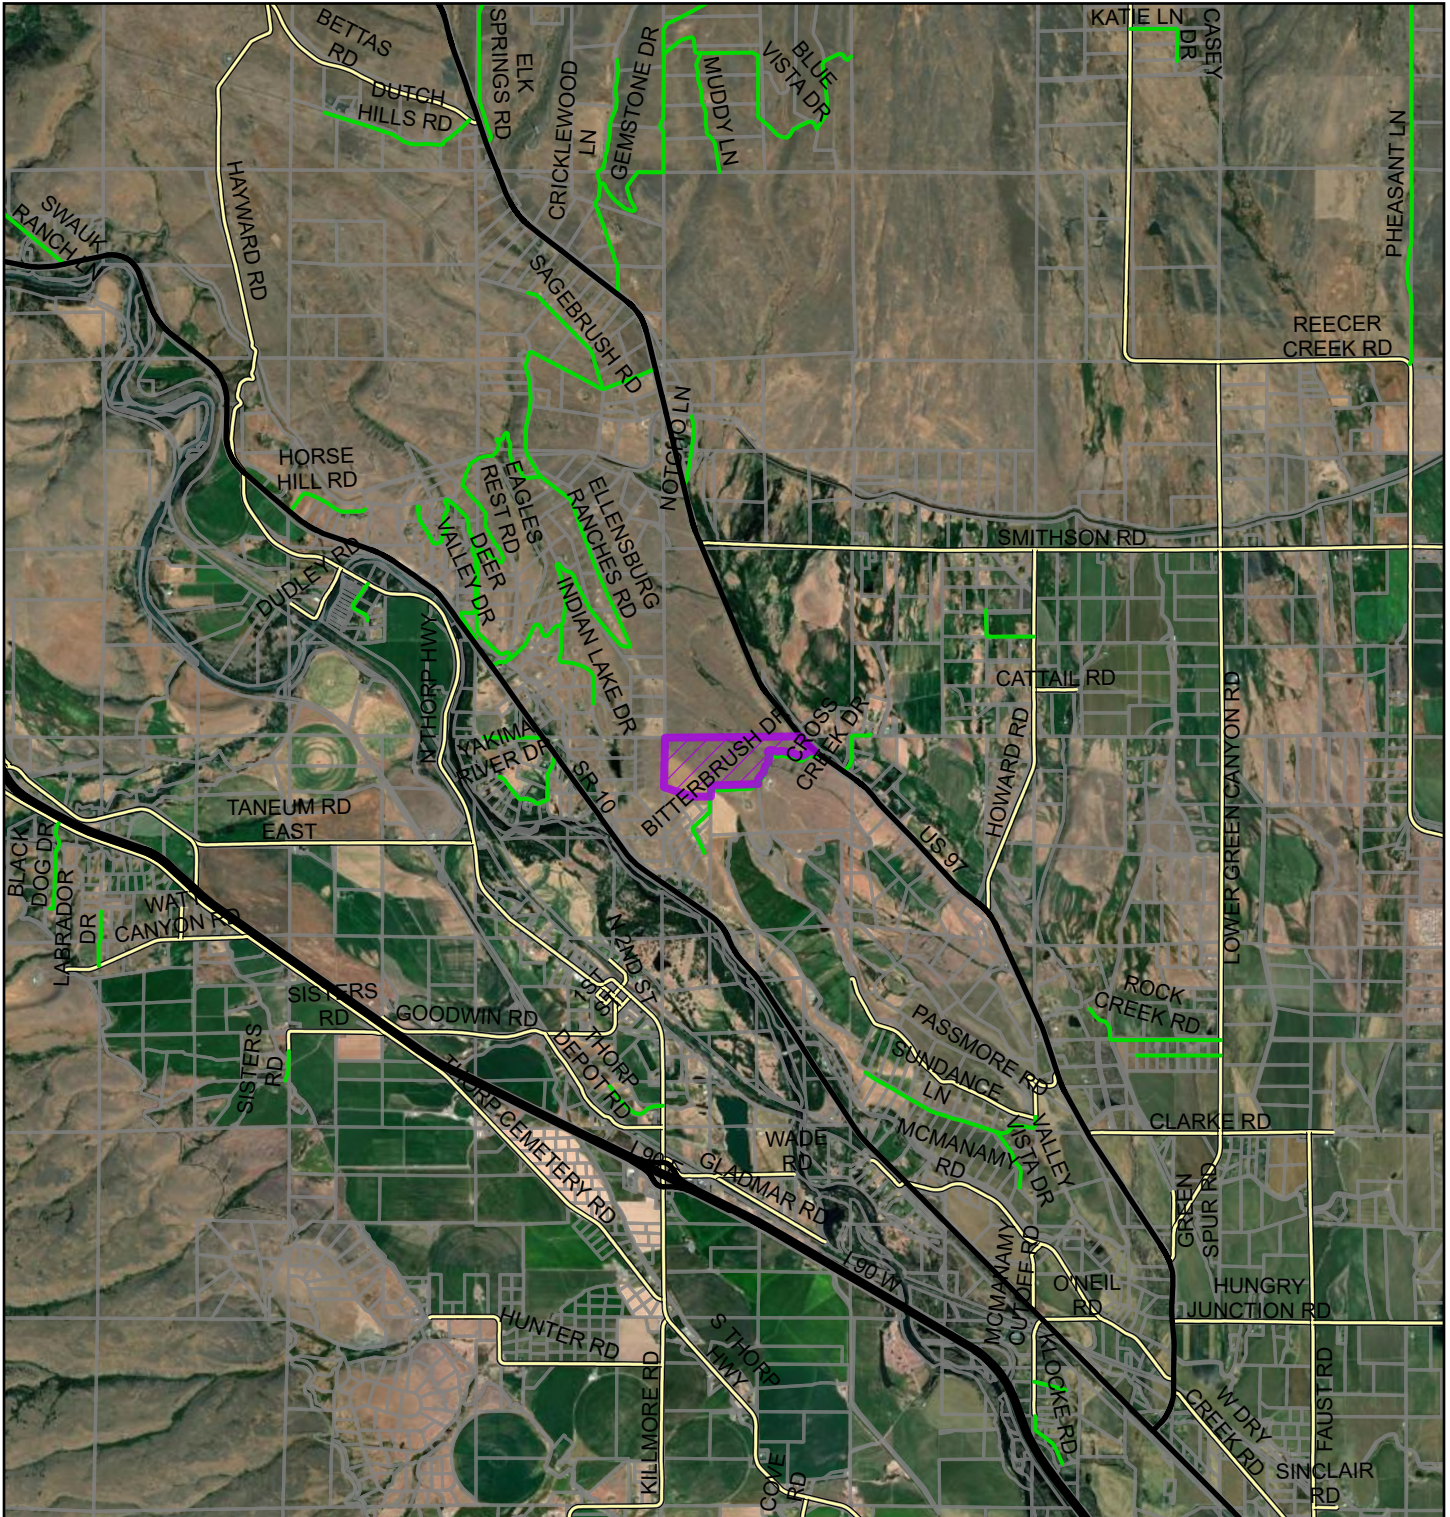

# SP-26-00004 Moulton

## Vicinity View

Vantor

2026

Coordinate System: NAD 1983 StatePlane Washington South FIPS 4602 Feet